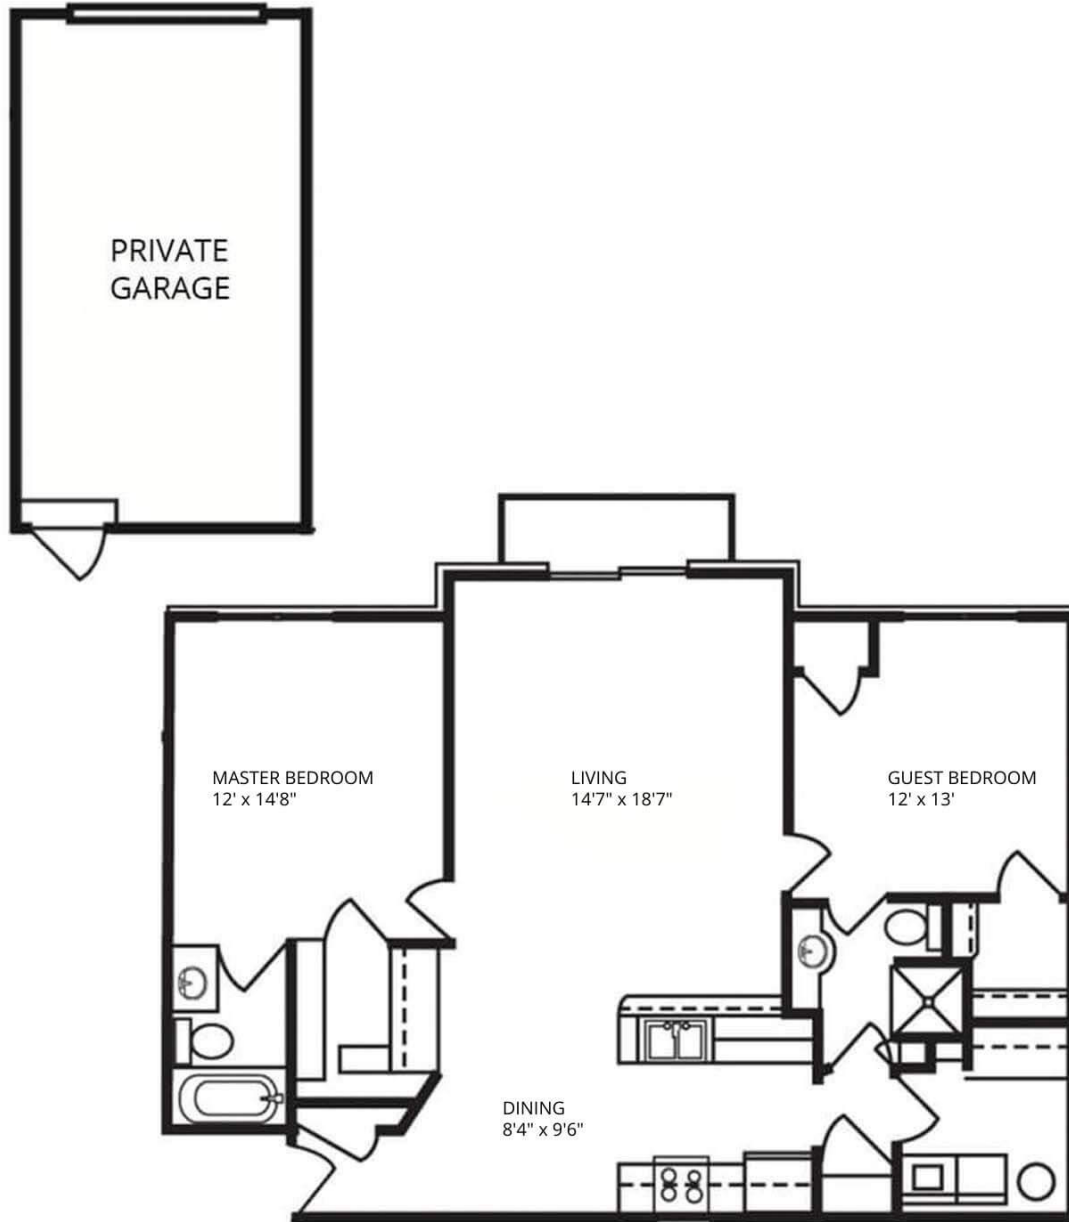

PRICING: \_\_\_\_\_

BUILDING: \_\_\_\_\_

FLOOR PLAN  
**G**  
w/ Private Garage

2 Bedroom  
2 Bathroom  
1 Terrace

SHADY LANE  
APARTMENTS  
PREMIER RESIDENCES BY JOSEPH

N91W17045 Apple Tree Ct, Menomonee Falls, WI 53051 | 414-240-4998

Specifications, equipment, dimensions and prices are subject to change without notice. Dimensions and square footages shown are approximate and include terraces.