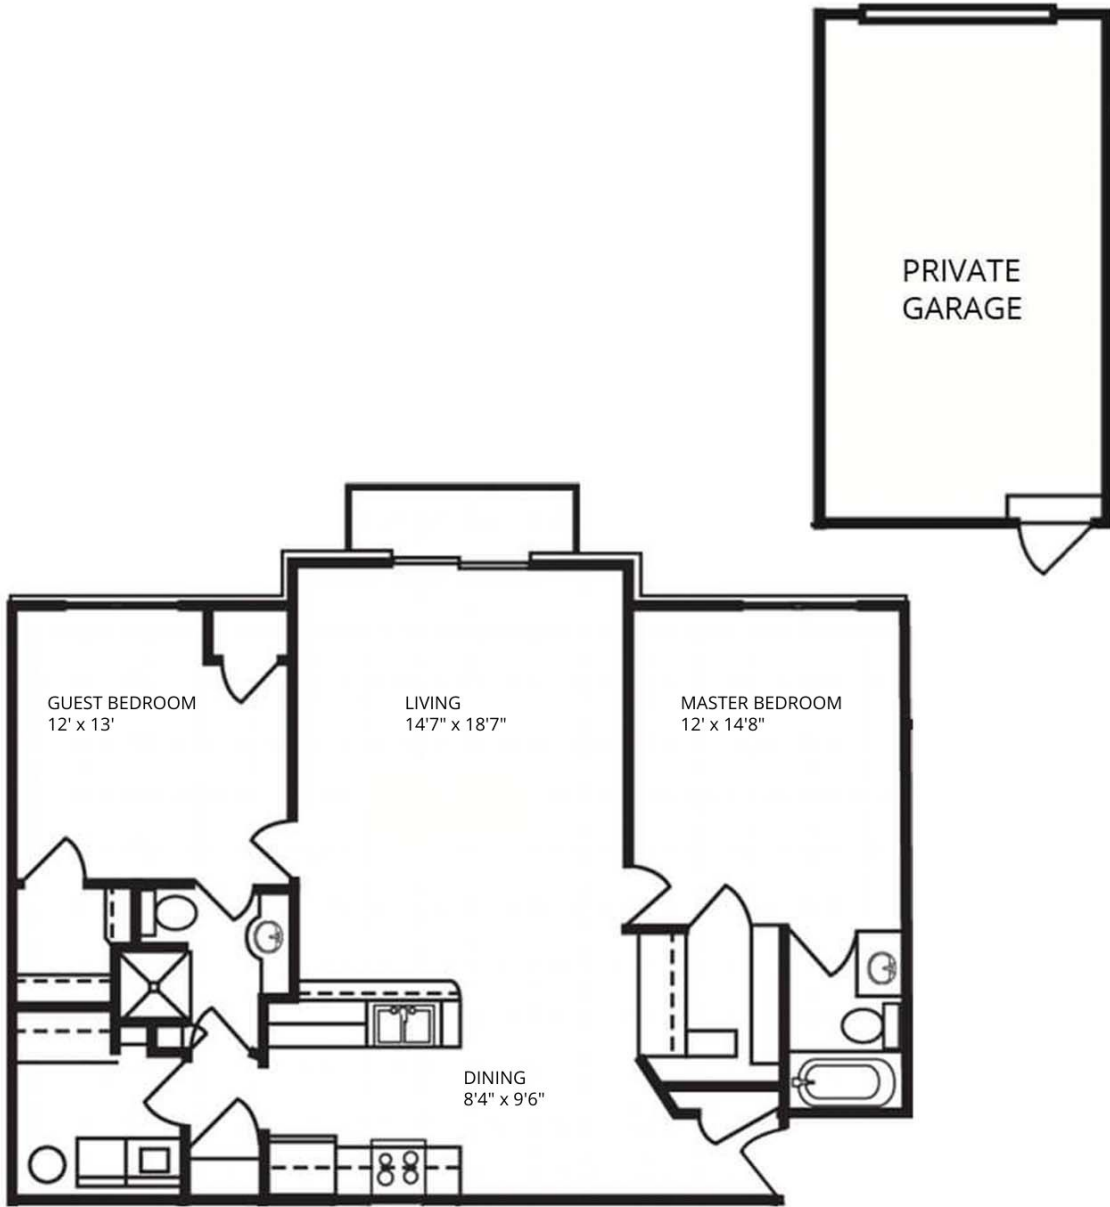

PRICING: _____

BUILDING: _____

FLOOR PLAN
E
w/ Private Garage

2 Bedroom
2 Bathroom
1 Terrace

SHADY LANE
APARTMENTS
PREMIER RESIDENCES BY JOSEPH

N91W17045 Apple Tree Ct, Menomonee Falls, WI 53051 | 414-240-4998

Specifications, equipment, dimensions and prices are subject to change without notice. Dimensions and square footages shown are approximate and include terraces.