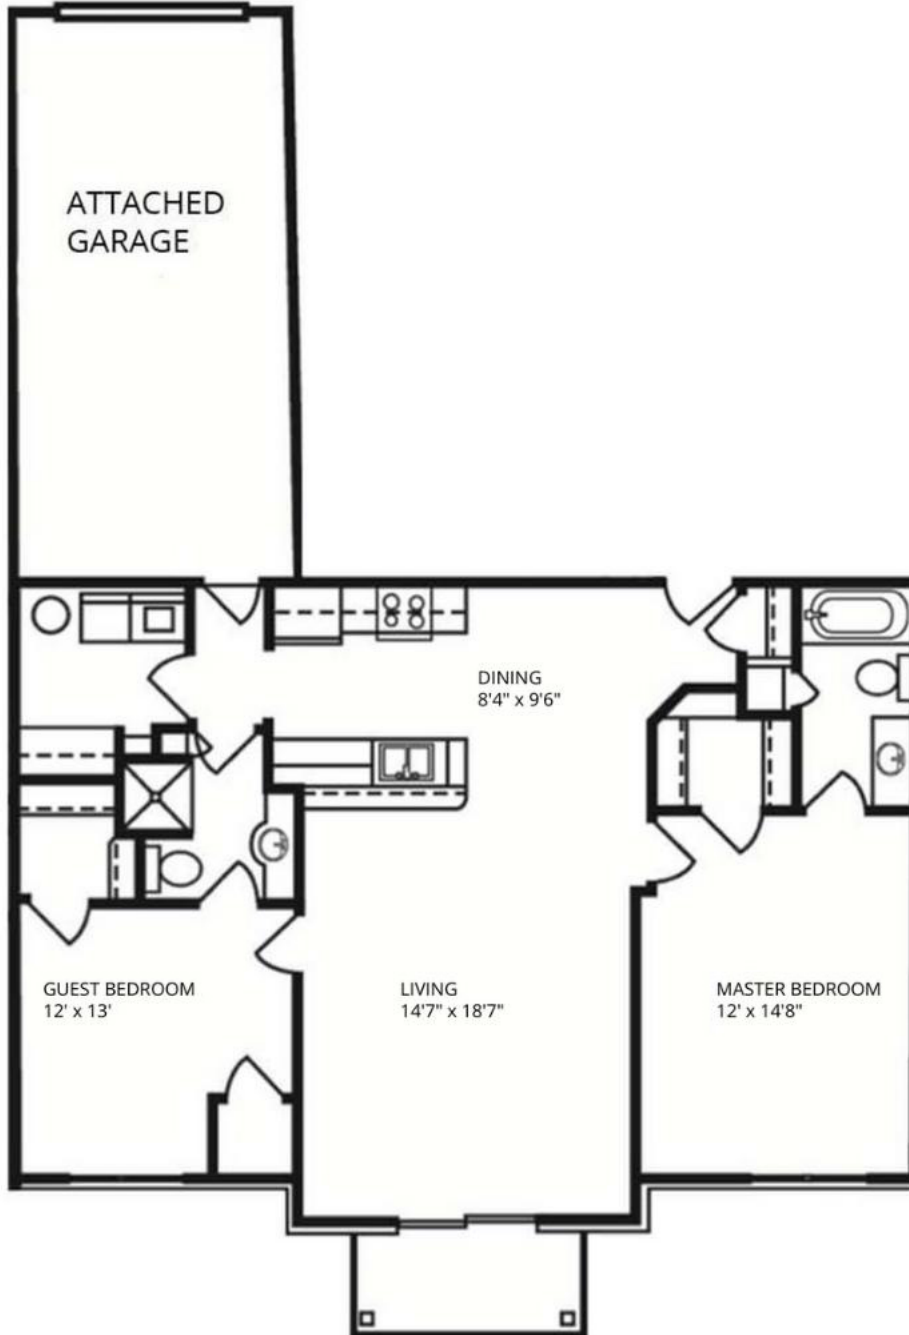

PRICING: _____

BUILDING: _____

FLOOR PLAN

w/ Attached Garage

2 Bedroom
2 Bathroom
1 Terrace

Floor 1

SHADY LANE
APARTMENTS
PREMIER RESIDENCES BY JOSEPH

N91W17045 Apple Tree Ct, Menomonee Falls, WI 53051 | 414-240-4998

Specifications, equipment, dimensions and prices are subject to change without notice. Dimensions and square footages shown are approximate and include terraces.